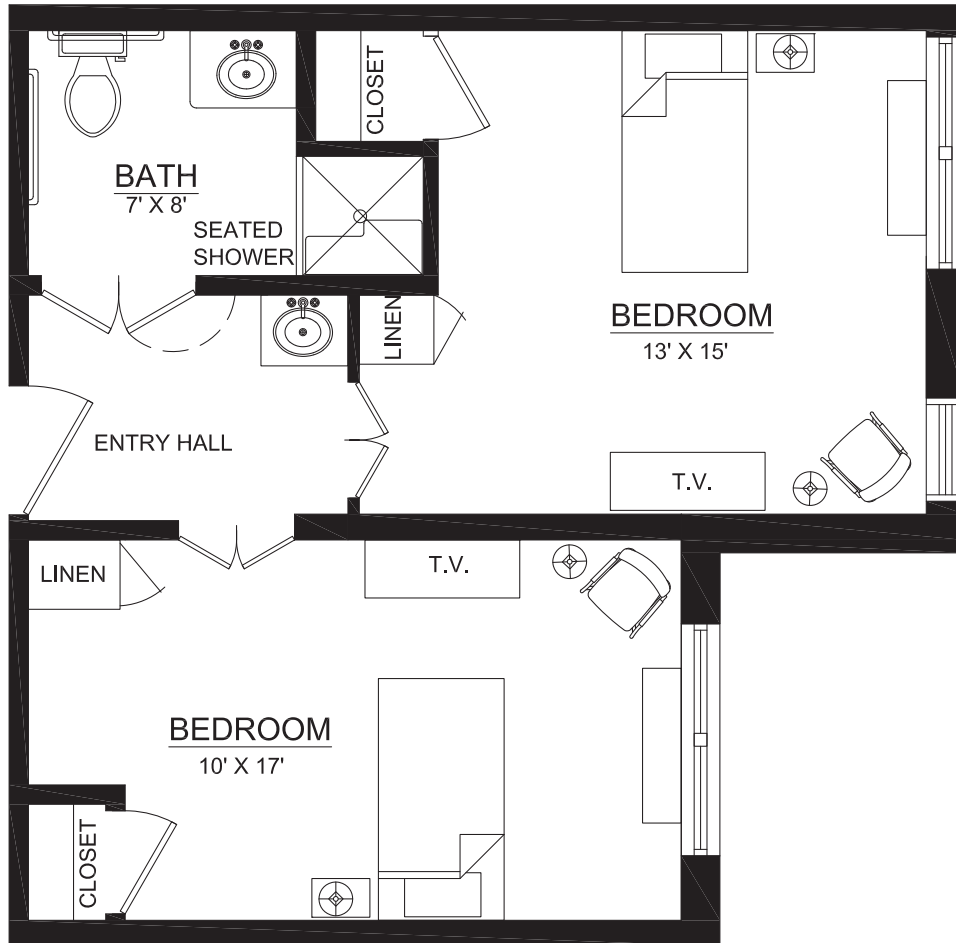

# Extensive Assisted Living Two Bedroom Suite (Semi-Private)

One Bedroom | 417 square feet

*Our Lady of  
Perpetual Help*

757-495-4211 | ourladyperpetualhelp.com | 4560 Princess Anne Road | Virginia Beach, VA 23462