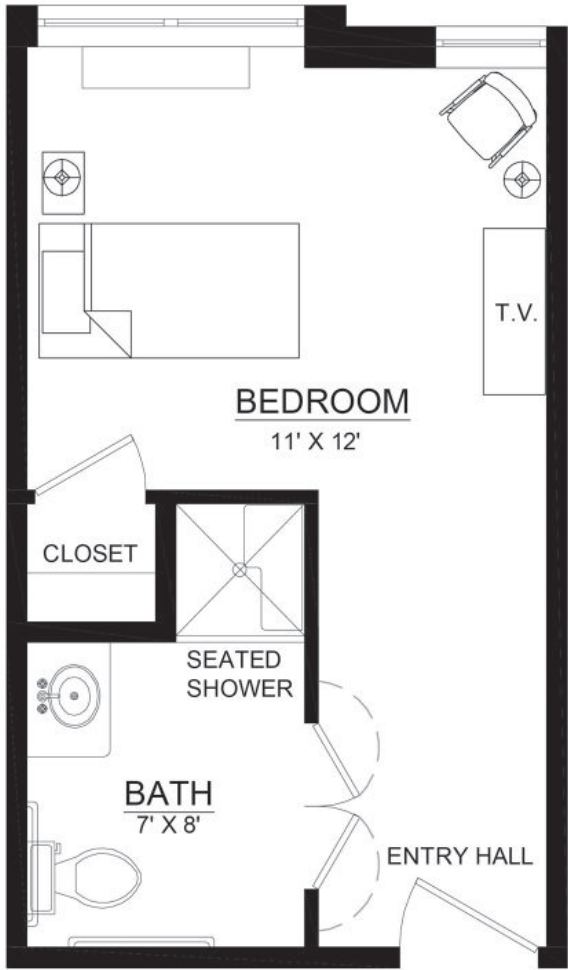

Extensive Assisted Living Private Accommodations

One Bedroom | 265 square feet

*Our Lady of
Perpetual Help*

757-495-4211 | ourladyperpetualhelp.com | 4560 Princess Anne Road | Virginia Beach, VA 23462
Sponsored by the Catholic Diocese of Richmond.